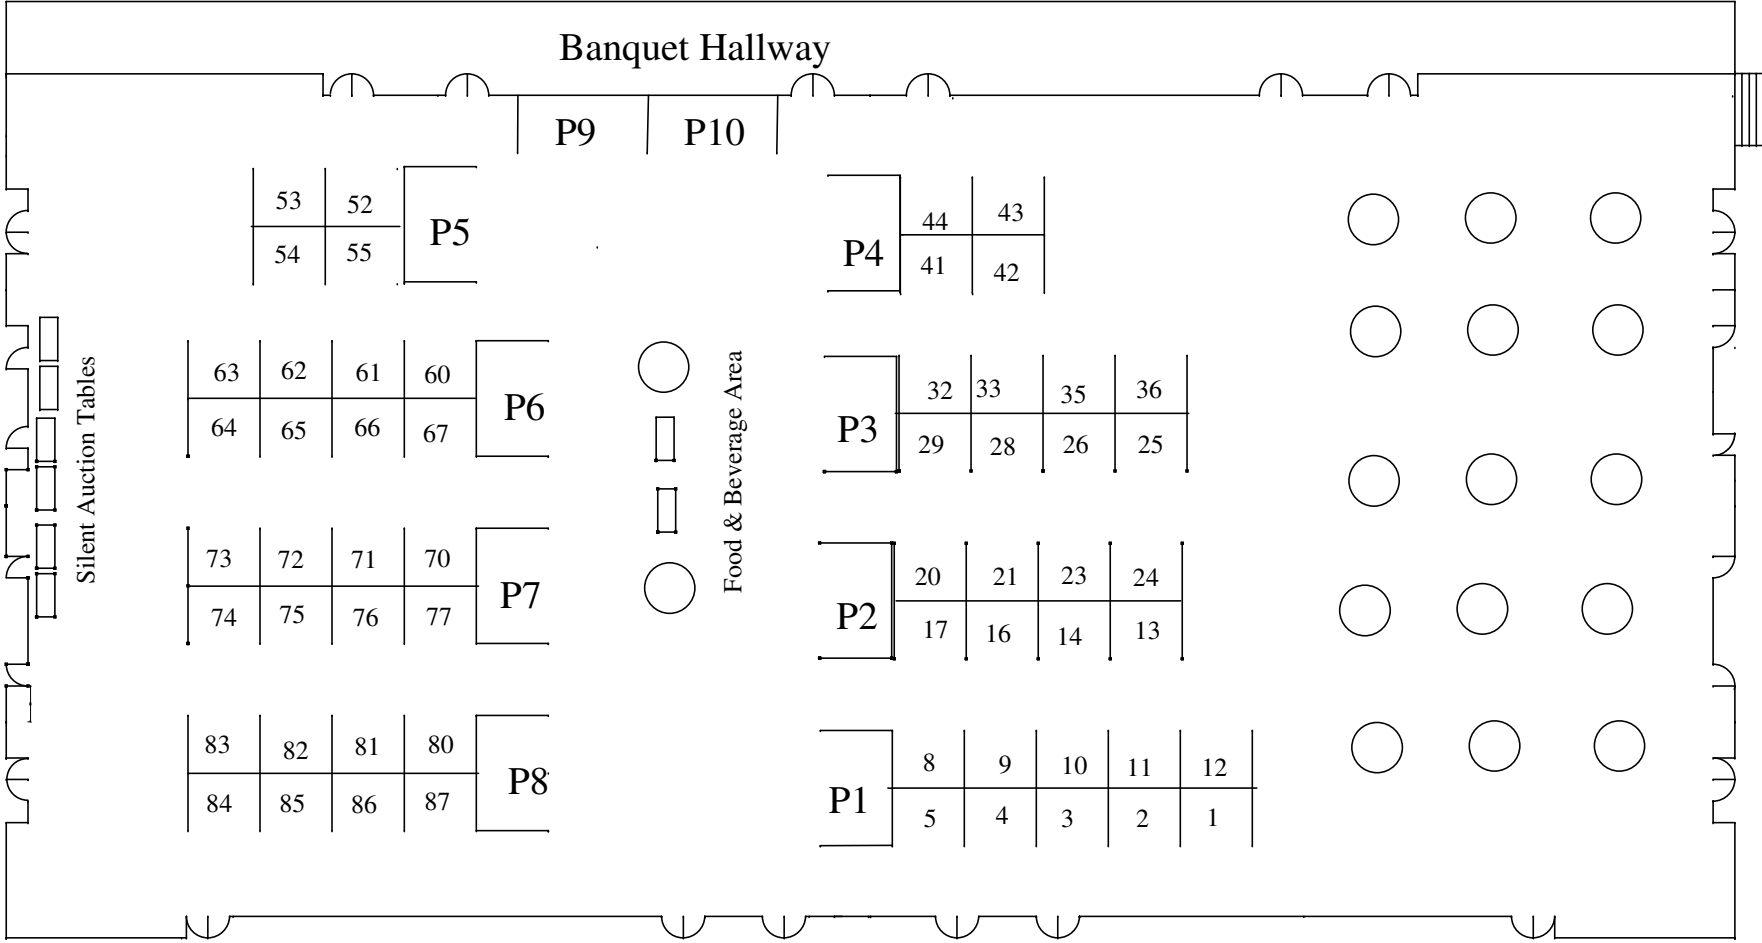

Embassy Suites Oklahoma Ballroom

Booth size 10 x 8

Main Entrances