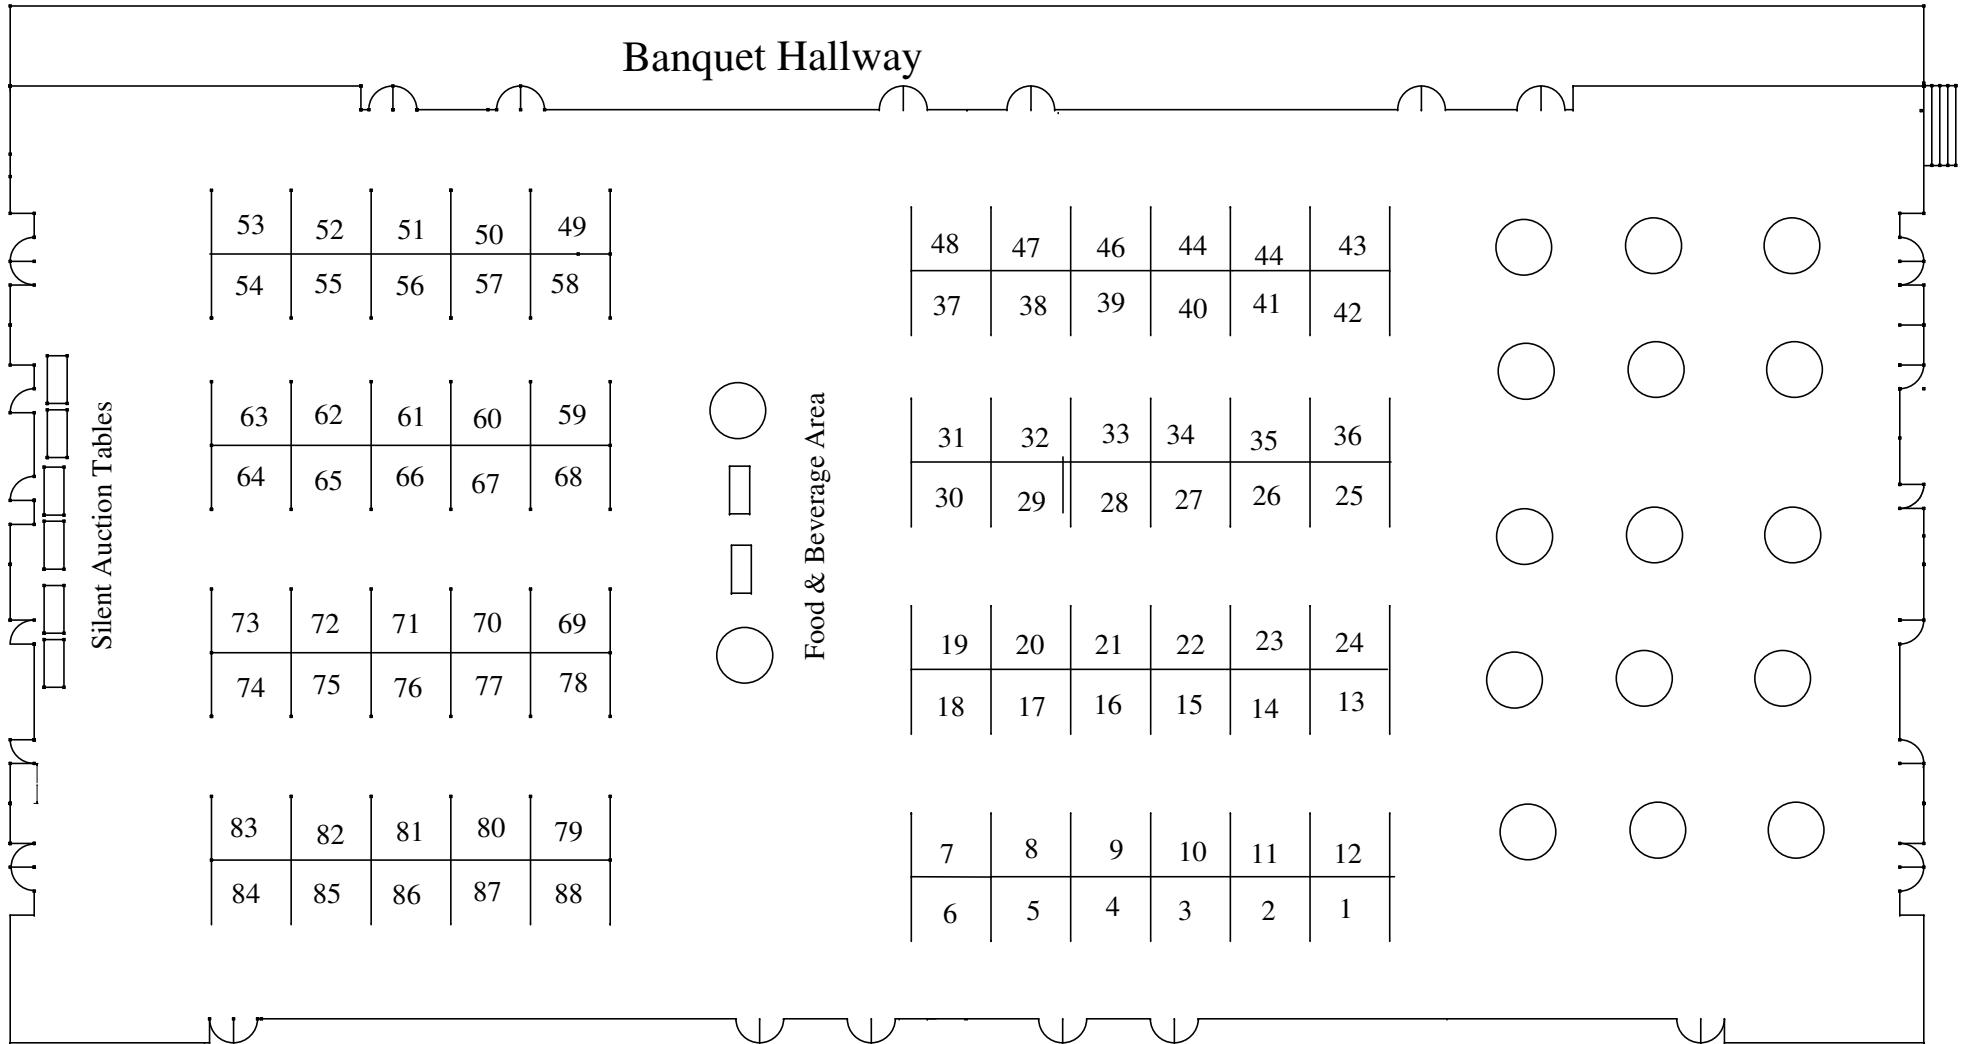

Embassy Suites Oklahoma Ballroom

Booth size 10 x 8

Banquet Hallway

Main Entrances