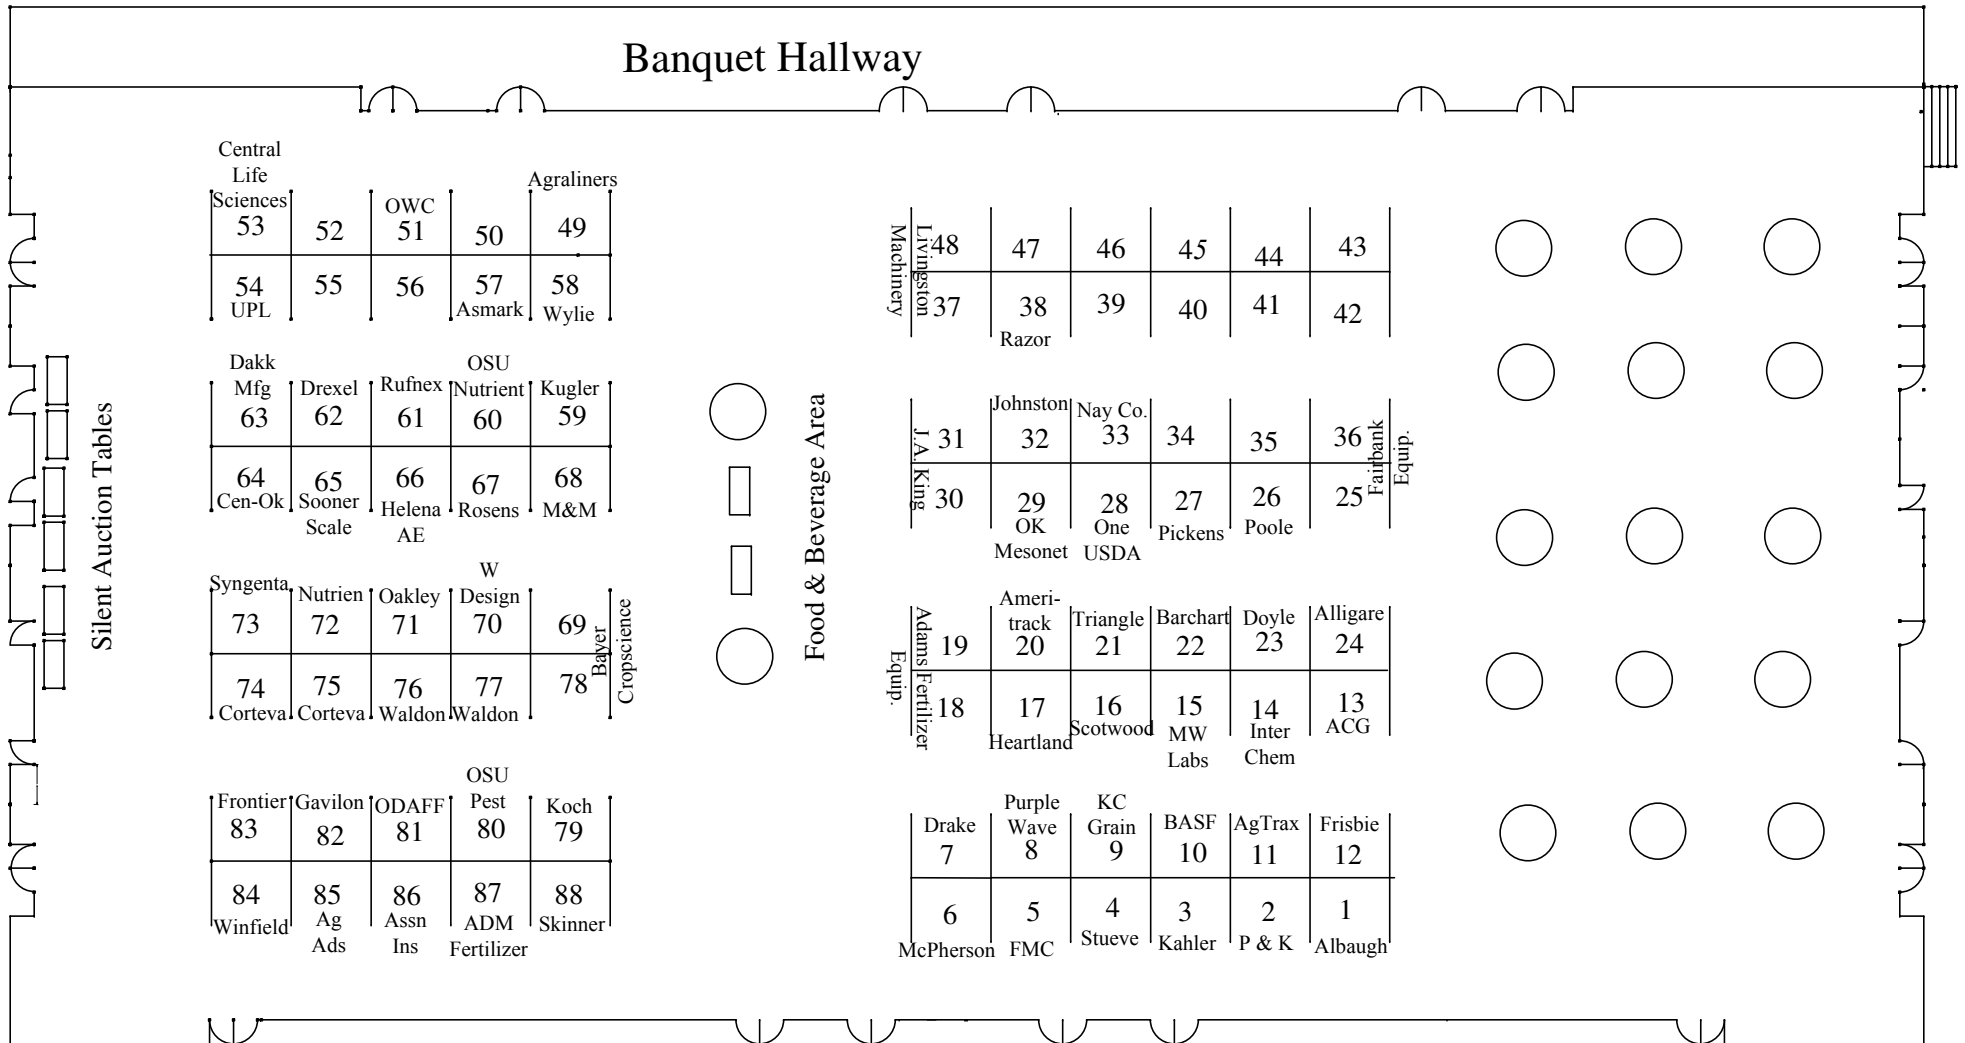

Embassy Suites Oklahoma Ballroom

Booth size 10 x 8

Banquet Hallway

Main Entrances