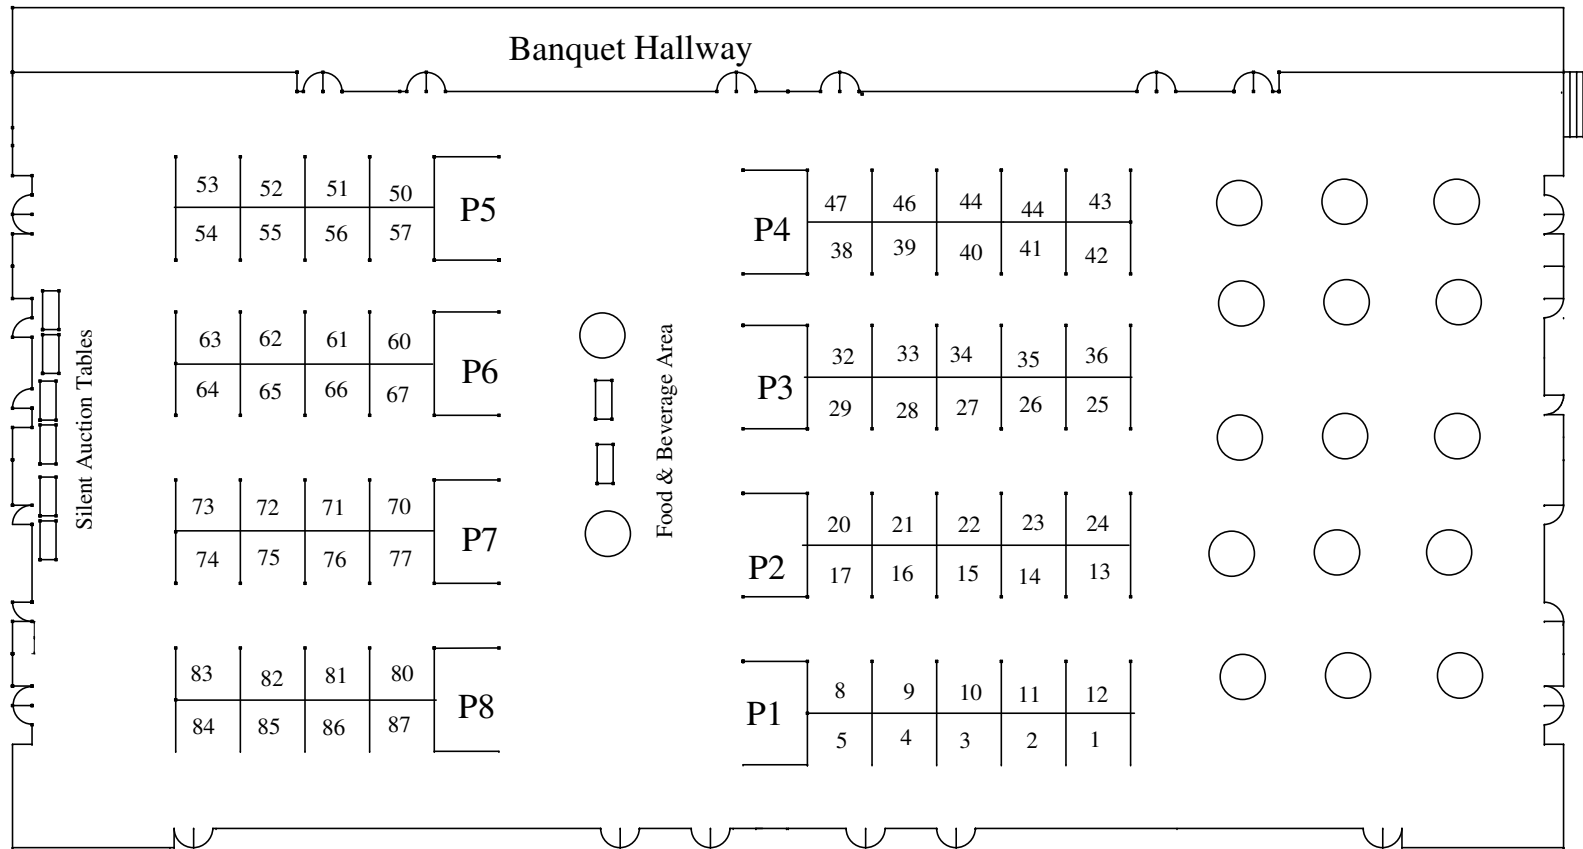

Embassy Suites Oklahoma Ballroom

Notes:

- Booths P1 thru P8 are 16' wide by 10' deep
- All other booths are 10' wide by 8' deep